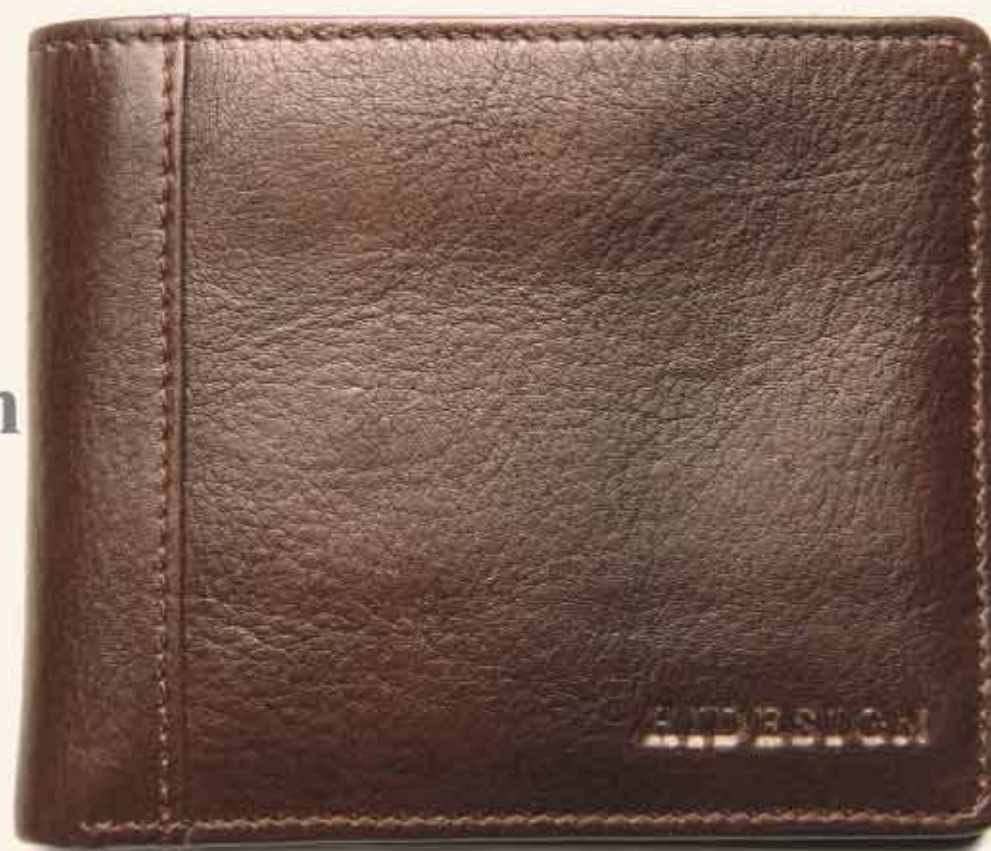

**Full grain
Speaks**

Quality